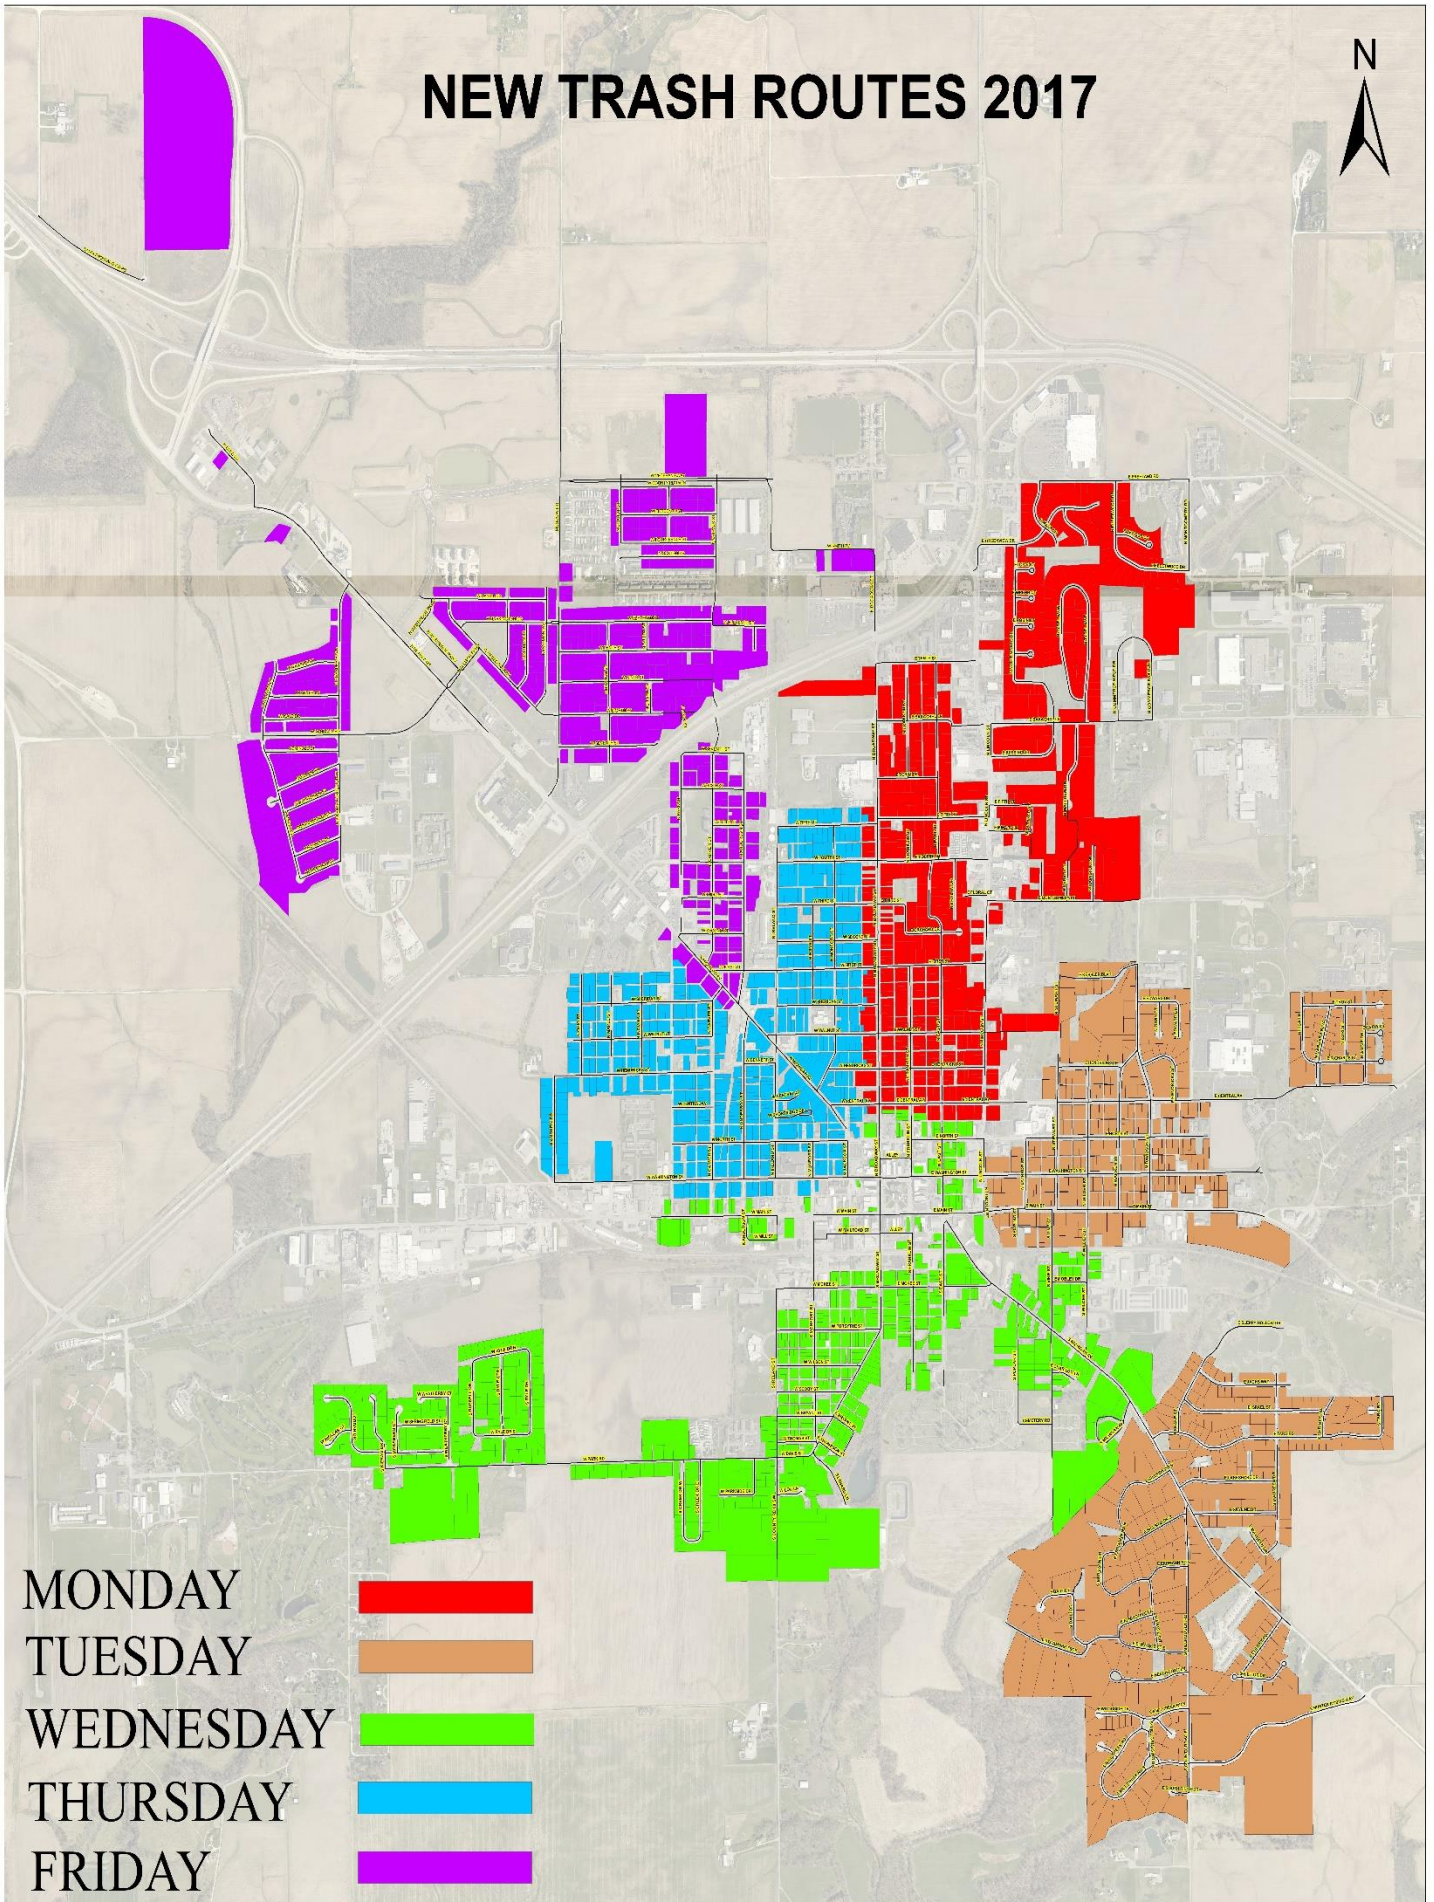

# NEW TRASH ROUTES 2017

MONDAY	TUESDAY	WEDNESDAY	THURSDAY	FRIDAY
E BARACHEL LN	E BAILI CT	E BRYANT ST	N AMRHEIN DR	N ANDERSON ST
E CENTRAL AV (100-400 BLK)	E BEECHWOOD LN	E CENTRAL AV	N ANDERSON ST	N BRANDT ST
E DOVE CT	E CATHY CT	E CHAR LOU LN	N BROADWAY ST	N BROADWAY ST
E FIFTH ST	E CENTRAL AV (600-1300 BLK)	E HILLSIDE DR	N CARVER ST	N CARVER ST
E FLEETWOOD DR	E CHERRY RD	E MAIN ST (300 BLK)	N HOME ST	N CLEO LN
E FLORAL CT	E CREEKSIDE CIR	E MCKEE ST	N INDIANA ST	N GASTON DR
E FOURTH ST	E EDWARD DR	E MOBLEY DR	N IRELAND ST	N HESSLER BLVD
E FREELAND RD	E ELMWOOD CT N	E NORTH ST (100-300 BLK)	N JACKSON ST	N KALEIGH LN
E GREENVIEW DR	E ELMWOOD CT S	E THOMPSON ST	N MAPLE ST	N LIBERTY CIRCLE DR W
E HENDRICKS ST	E ERDMANN RD N	E WASHINGTON ST (200-300 BLK)	N MICHIGAN AV (300-600 BLK)	N LIBERTY CIRCLE DR W
E JORIM DR	E ERDMANN RD S	JORDAN DR	N MONFORT ST	N MICHIGAN AV
E KESSING DR	E HENDRICKS ST	N BROADWAY ST (100 BLK)	N OHIO ST	N MICHIGAN AV (700-1400 BLK)
E MEADOW CT	E HILLSIDE DR N	N EAST ST (100-300 BLK)	N WEST ST	N MOSCOW RD
E MINARY LN	E HILLSIDE DR S	N FRANKLIN ST (100-300 BLK)	W BENNETT ST	N NIEMAN DR
E MONTGOMERY RD	E HUNTER ROBINS WAY	N LINCOLN ST	W CENTRAL AV	N OAKMONT AV
E ORCHARD DR	E ISRAEL ST	S ANDERSON ST	W FIFTH ST (100-400 BLK)	N PARK ST
E ORIOLE CT	E JACKS WAY	S BROADWAY ST	W FIRST ST (100-400 BLK)	N PATRIOT DR
E ROBIN CT	E KESSLER BLVD	S COUNTY RD 60 SW	W FOURTH ST(100-300 BLK)	N SHORT ST
E SKAGGS CT	E LAKESHORE DR	S CREEK DR E	W HENDRICKS ST	N WEDGEWOOD AV
E TENTH ST	E MAIN ST (400-1000 BLK)	S CREEK DR W	W NORTH ST	N WESTRIDGE PKWY
E THIRD ST	E MAUREEN DR	S EAST ST	W SECOND ST (100-400 BLK)	W CONSTITUTION ST
E WALNUT ST	E MICHAEL CT	S FRANKLIN ST	W SHERIDAN ST	W COUNTY RD 150 N
E WRENN CT	E MILL CREEK RD N	S IRELAND ST	W SHORTRIDGE DR	W DANIEL DR
N BROADWAY ST	E MILL CREEK RD S	S KIERAN DR	W THIRD ST (100-400 BLK)	W DEMOCRACY ST
N CEDAR CT	E NORTH ST (500-1000 BLK)	S LENARD LN	W WALNUT ST	W EIGHTH ST
N COMMERCE EAST DR	E RICHARDS ST	S MICHIGAN AV (200-600 BLK)	W WASHINGTON ST	W ELEVENTH ST
N COMMERCE WEST DR	E SKYLINE DR	S MONFORT ST		W FIFTEENTH ST
N EAST ST	E SLEPPY HOLLOW DR	S MOSSBERG CT		W FIFTH ST
N FLEETWOOD DR	E SOUTH RIDGE DR	S POPLAR ST		W FOURTEENTH ST
N FRANKLIN ST	E SYCAMORE TRCE	S RUSSELL DR		W FOURTH ST
N HAMILTON DR	E TALBOTTS ALLEY WAY	S RYLE CTR		W FREEDOM ST
N JOSEPH DR	E TARA RD	S RYLE DR		W I-74 FRONTAGE RD RD
N LATHROP ST	E TROY ST	S VINE ST		W INDEPENDENCE ST
N LINCOLN ST	E WASHINGTON ST (400-1000 BLK)	S WEATHERBY CT		W INTEGRITY ST
N MACY LN	E WOODSIDE DR	S WILDER ST		W KOLE DR
N MATTHEW DR	N ANGIE DR	W BRYANT ST		W MEYER LN
N MONTGOMERY RD	N BARBARA BLVD	W BRYANT ST		W NINTH ST
N NIGHTINGALE DR	N DAVIDSON ST	W DAVIS ST		W REBECCA PKWY
N TRALAN DR	N EDWARD DR	W FORSYTHE ST		W REVOLUTION CT
N TYREL AV E	N GARY CT	W KIMBER ST		W SECOND ST
N TYREL AV W	N LATHROP ST	W LOU LN		W SEMINOLE ST
N WHEELER CT	N LINCOLN ST	W MAIN ST		W SEVENTH ST
	N LISA LN	W MCKEE ST		W SIXTH ST
	N LORI ST	W MILL ST		W SMITH RD
	N MAPLE DR	W NICKLAS CT		W TARKINGTON DR
	N STEWART ST	W PARK RD		W TENTH ST
	N WARREN ST	W PARKSIDE DR		W THIRD ST
	N WILDER ST	W RAILROAD ST		W TRIMBLE ST
	S BAILI DR	W RYLE DR N		W VANDALIA RD
	S CHRISTY RD	W RYLE DR S		W VETERANS WAY
	S COUNTY RD 60 E	W SCOBY ST		W WESTRIDGE PKWY
	S ERDMANN RD	W SPRINGFIELD ST		
	S HILLTOP DR	W THOMAS ST		
	S HUNTERS DR	W WASHINGTON ST (100 BLK)		
	S LYNN RD	W WEATHERBY CT		
	S MAUREEN DR	W WILSON ST		
	S MICHIGAN AV (800-1200 BLK)			
	S MILL CREEK RD			
	S MILL CROSSING DR			
	S MILLHOUSEN RD			
	S POPLAR ST			
	S SHANE ST			
	S TARA RD			
	S VINE ST (100 BLK)			
	S WILDER ST (100 BLK)			